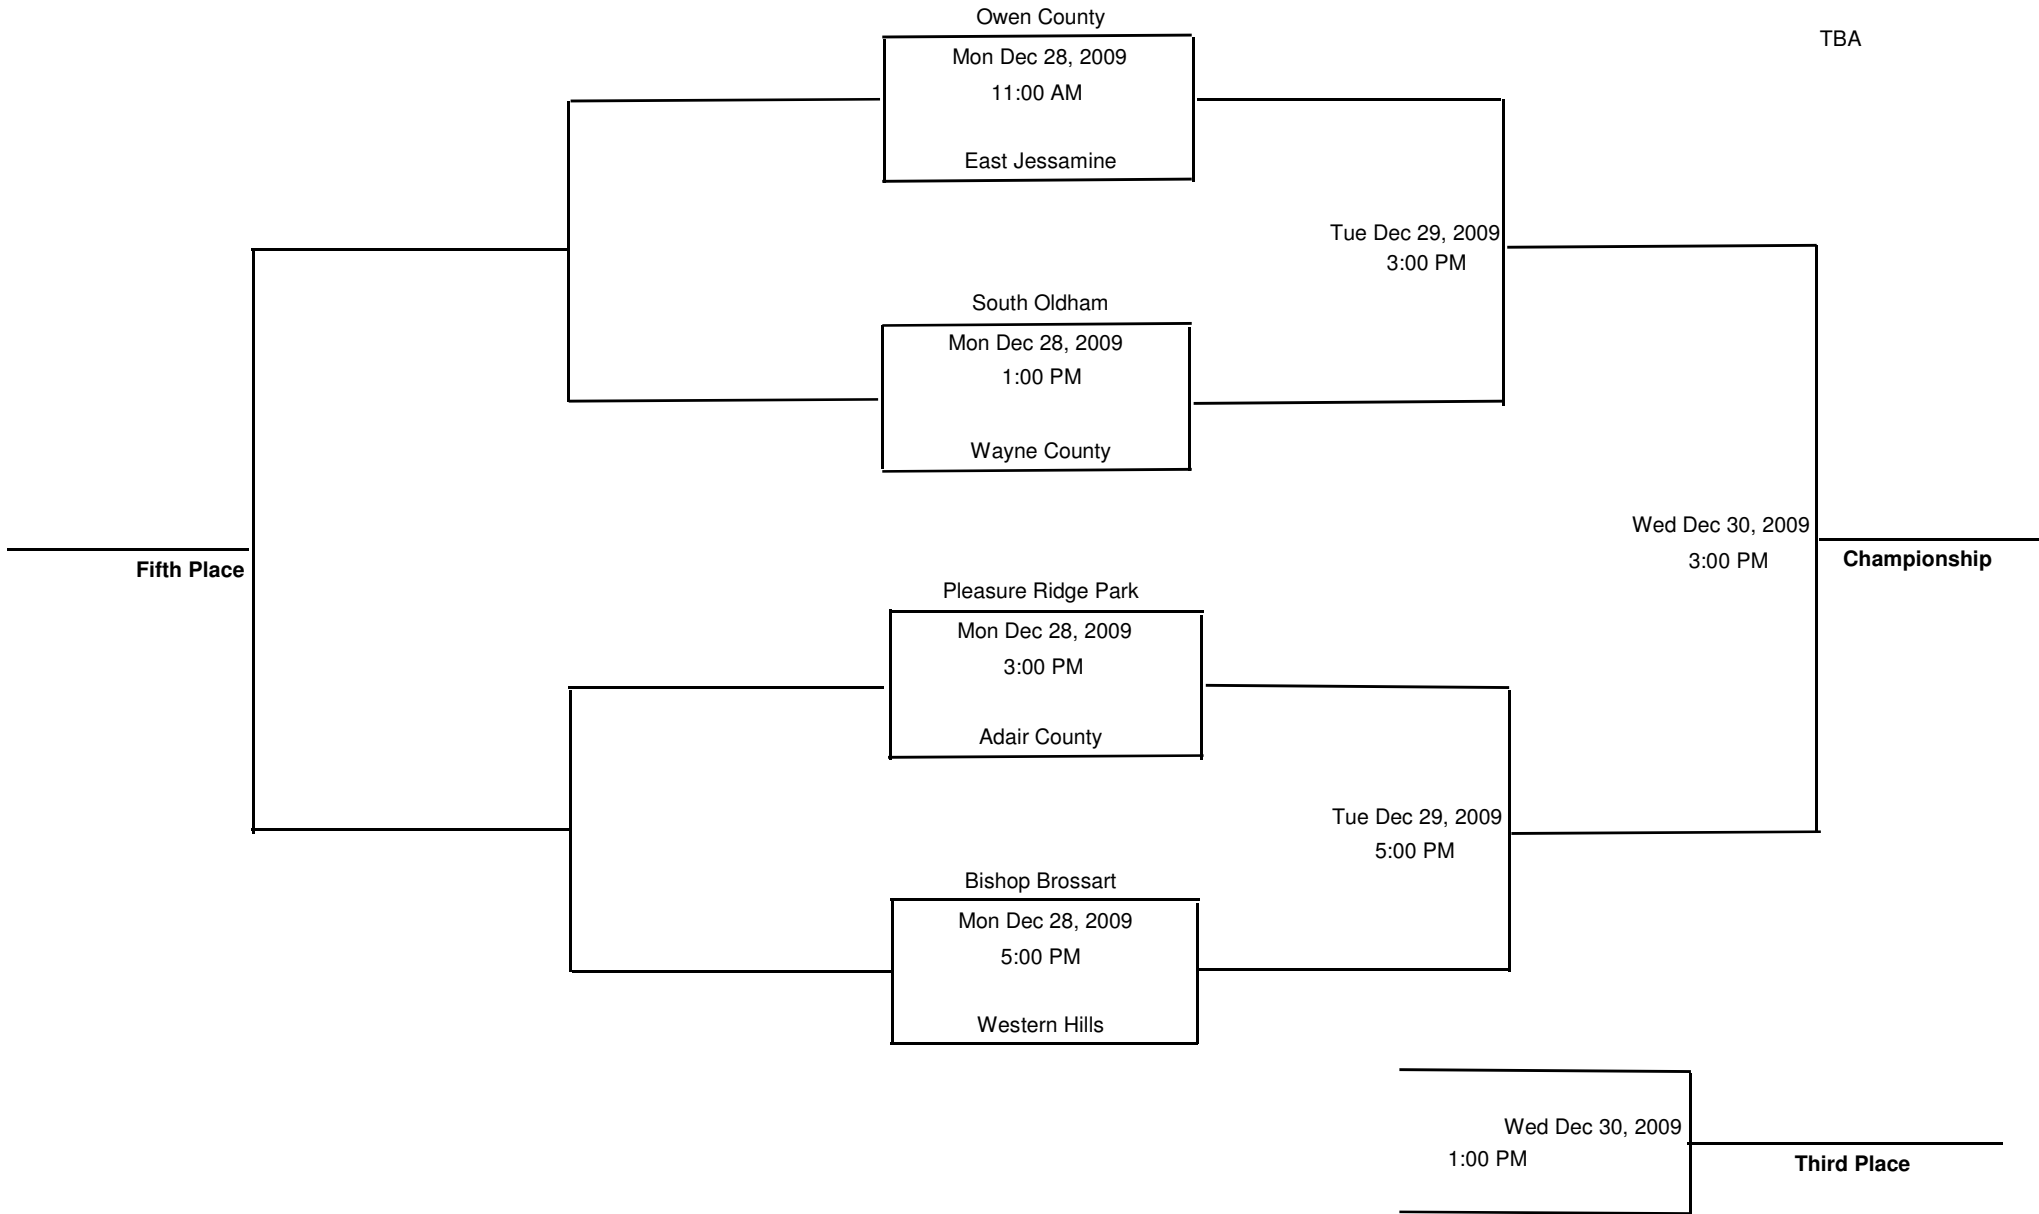

Wolverine Christmas Tourney
12/28/2009 To 12/30/2009

Officials

TBA

-