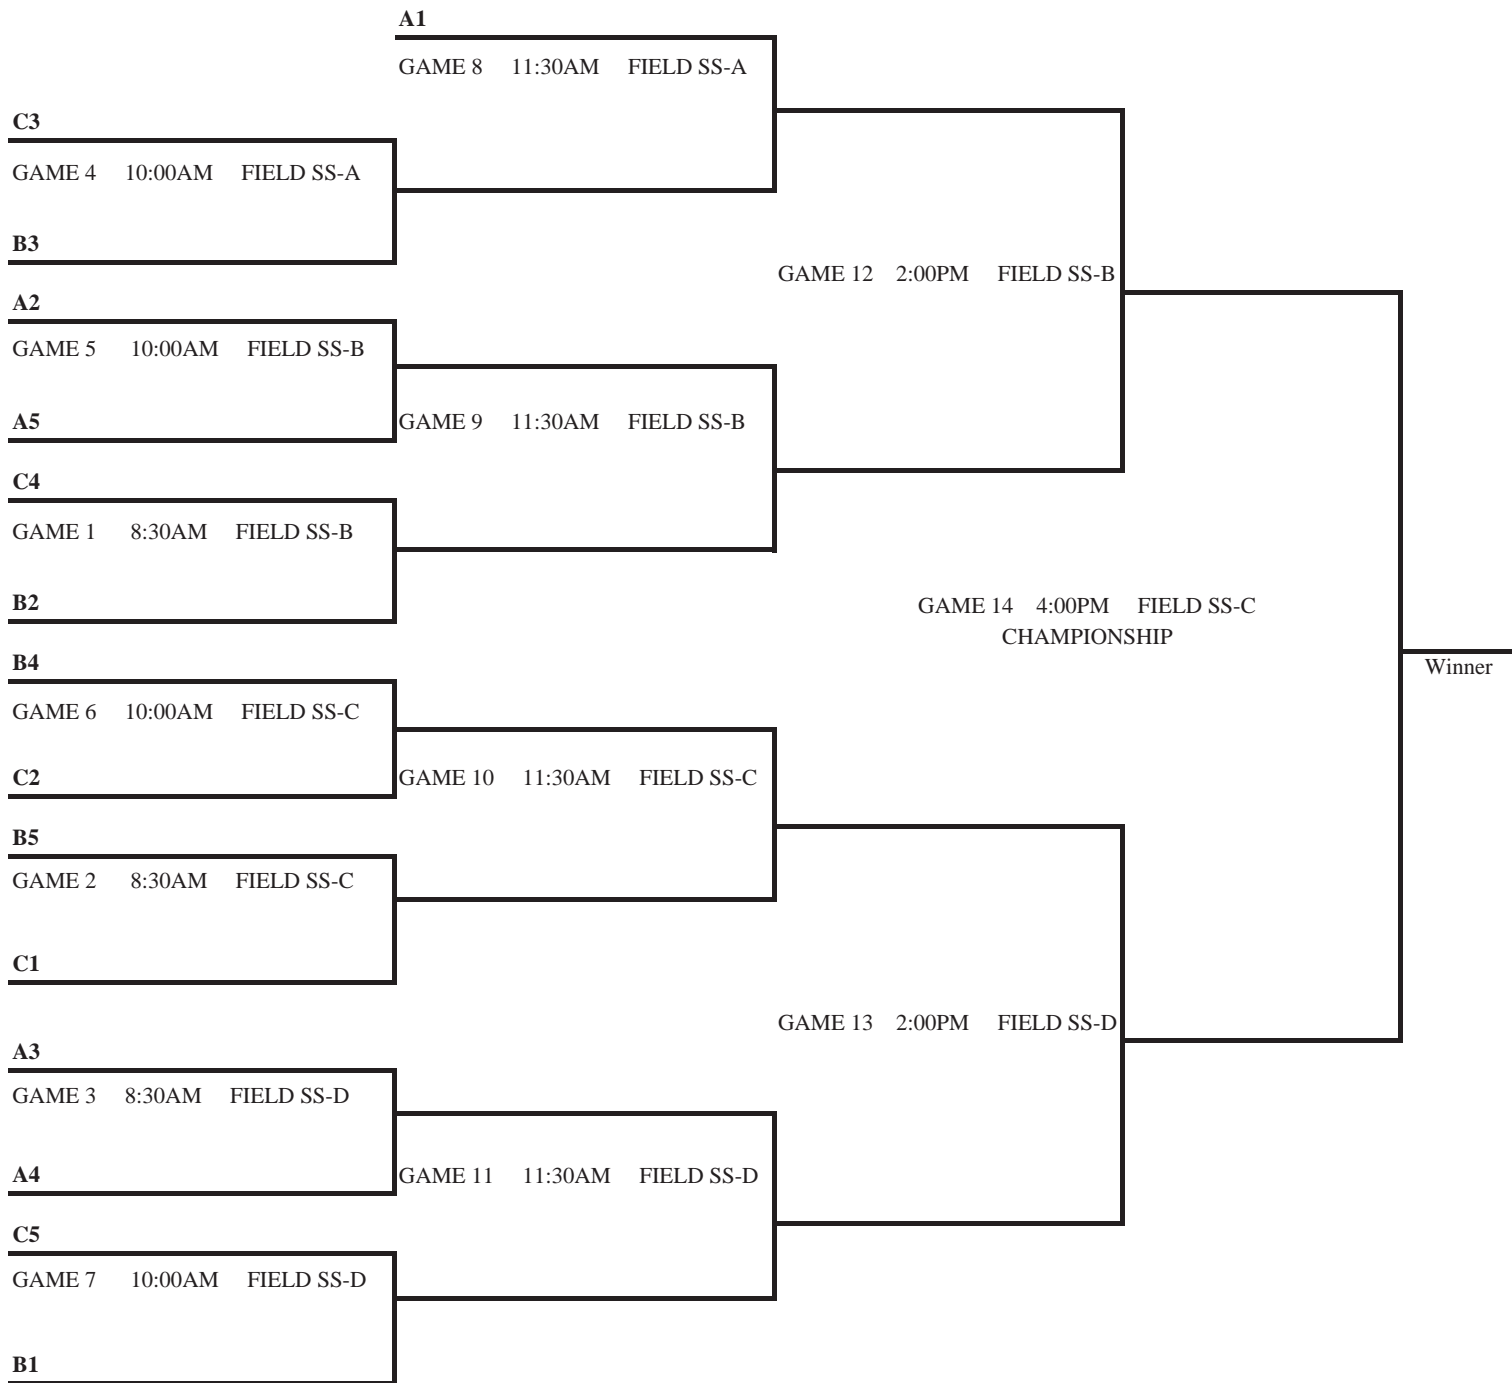

12U BRACKET

14U BRACKET

16U BRACKET

SEED 1

GAME 3 11:30 FIELD SS-E

SEED 8

SEED 5

GAME 1 10:00 FIELD SS-E

SEED 4

SEED 3

GAME 2 10:00AM FIELD SS-F

SEED 6

SEED 7

GAME 4 11:30 FIELD SS-F

SEED 2

GAME 5 1:30 FIELD SS-A